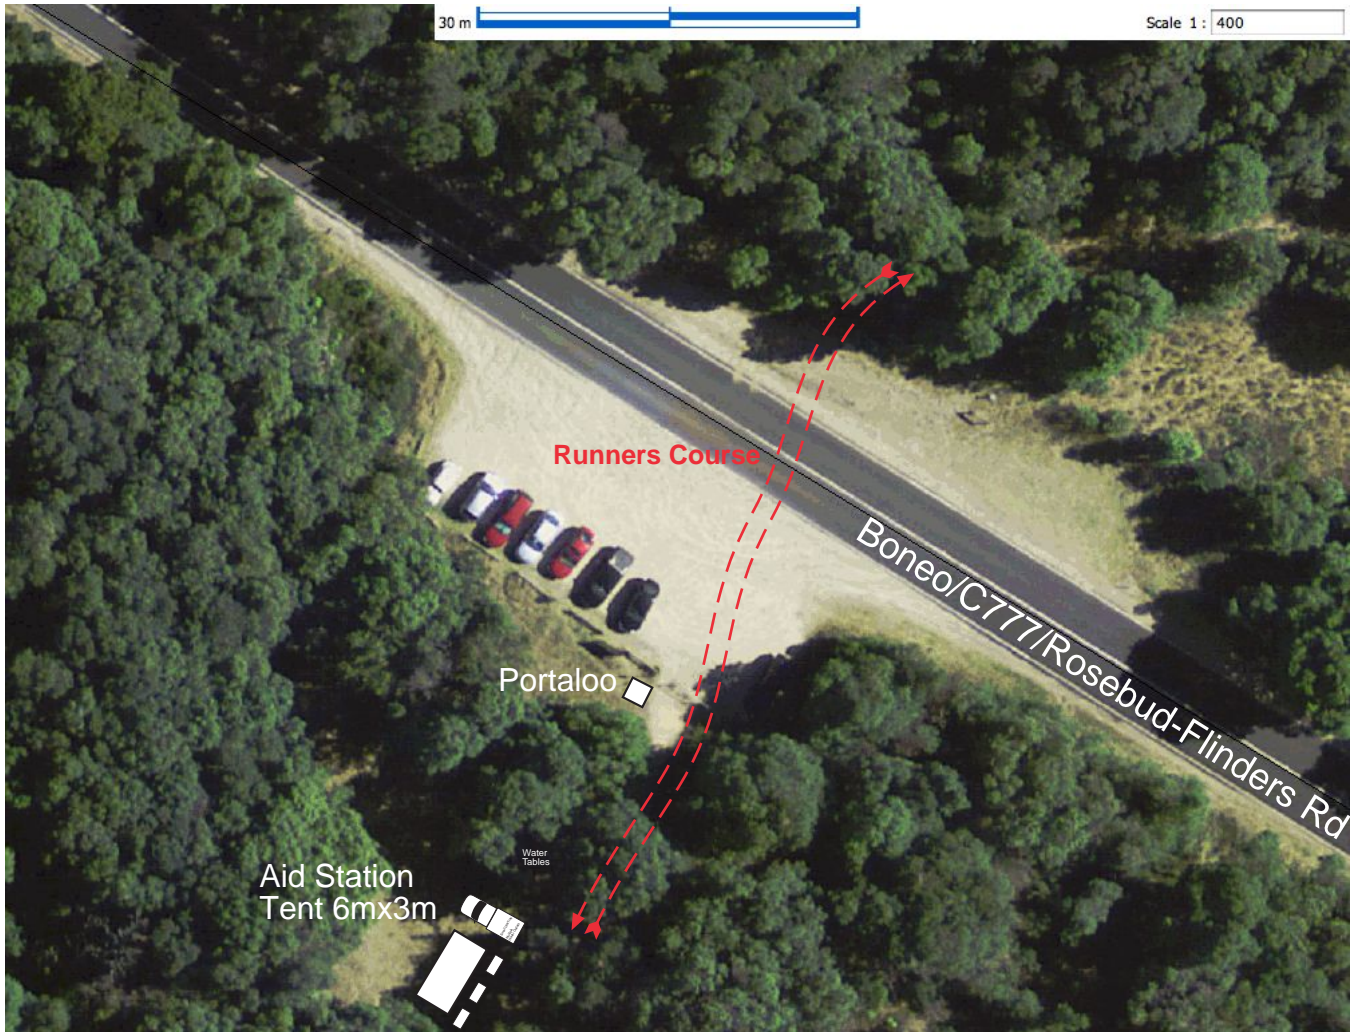

30 m

Scale 1 : 400

Site Plan
Boneo Rd./
C777/
Rosebud-
Flinders Rd.
Melway 259 K8

contact:
www.twobaystrailrun.com
Rohan Day
03 9580 7315
0420 380 955
info@twobaystrailrun.com

Katrina Ablett
03 9774 2054
0401 149 537
katrina@twobaystrailrun.com